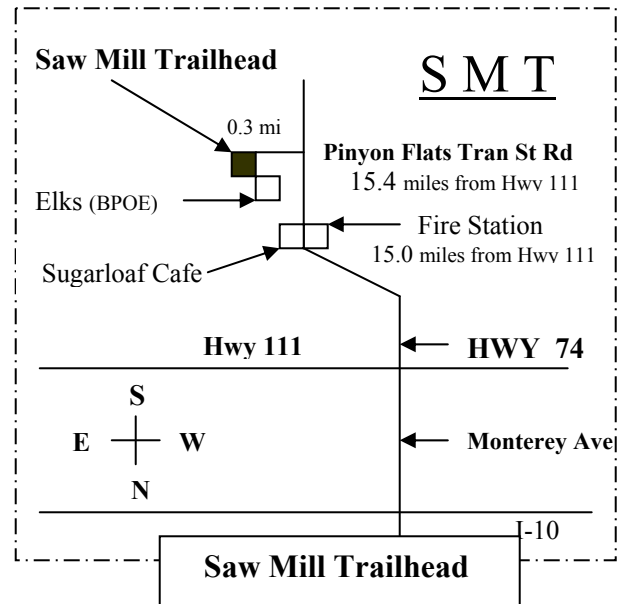

2009 ASOD STAR PARTY DATES

Month	Star Party Date	Star Party Date
January		24
February		21
March		28
April		25
May		23
June		20
July		18
August		22
September		19
October	24	17
November	14	21
December	5	19
	Santa Rosa & San Jacinto Mountains Nat'l Monument Visitor's Center – 51-500 Hwy 74, Palm Desert 760-862-9984	At Saw Mill Trailhead