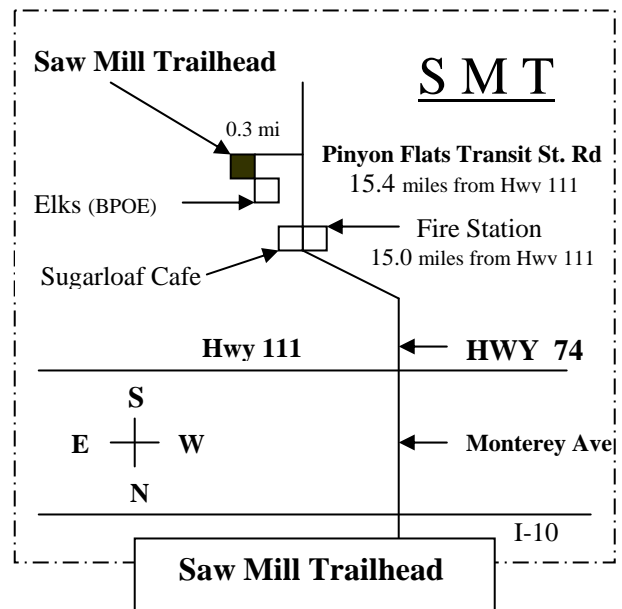

Year 2010 Star Party Dates For The Astronomical Society of the Desert

Month	Santa Rosa Mountains National Monument Visitors Center Star Party Dates	Saw Mill Trailhead (SMT) Star Party Dates
January 2010	23	16
February	20	13
March	20	13
April	17	10
May		8
June		12
July		10
August		7
September		4
October		9
November		6
December		4
	Saturdays at the Visitors Center	Saturdays at the Saw Mill Trailhead