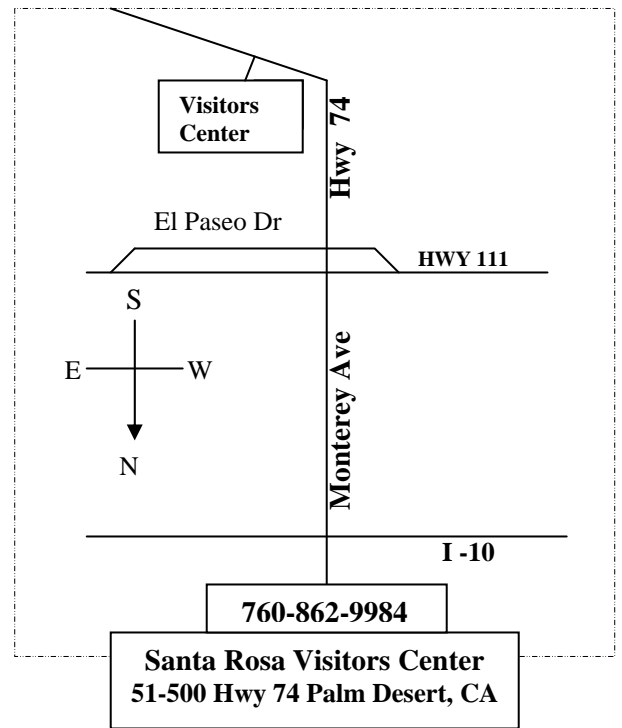

Year 2010 Star Party Dates For The Astronomical Society of the Desert

Month	Santa Rosa Mountains National Monument Visitors Center Star Party Dates	Saw Mill Trailhead (SMT) Star Party Dates
January 2010	23	16
February	20	13
March	20	13
April	17	10
May		8
June		12
July		10
August		7
September		4
October		9
November		6
December		4
	Saturdays at the Visitors Center	Saturdays at the Saw Mill Trailhead

NOTE: Maps Not To Scale

The ASOD WEB SITE:
WWW.ASTRORX.ORG
760-771-4607